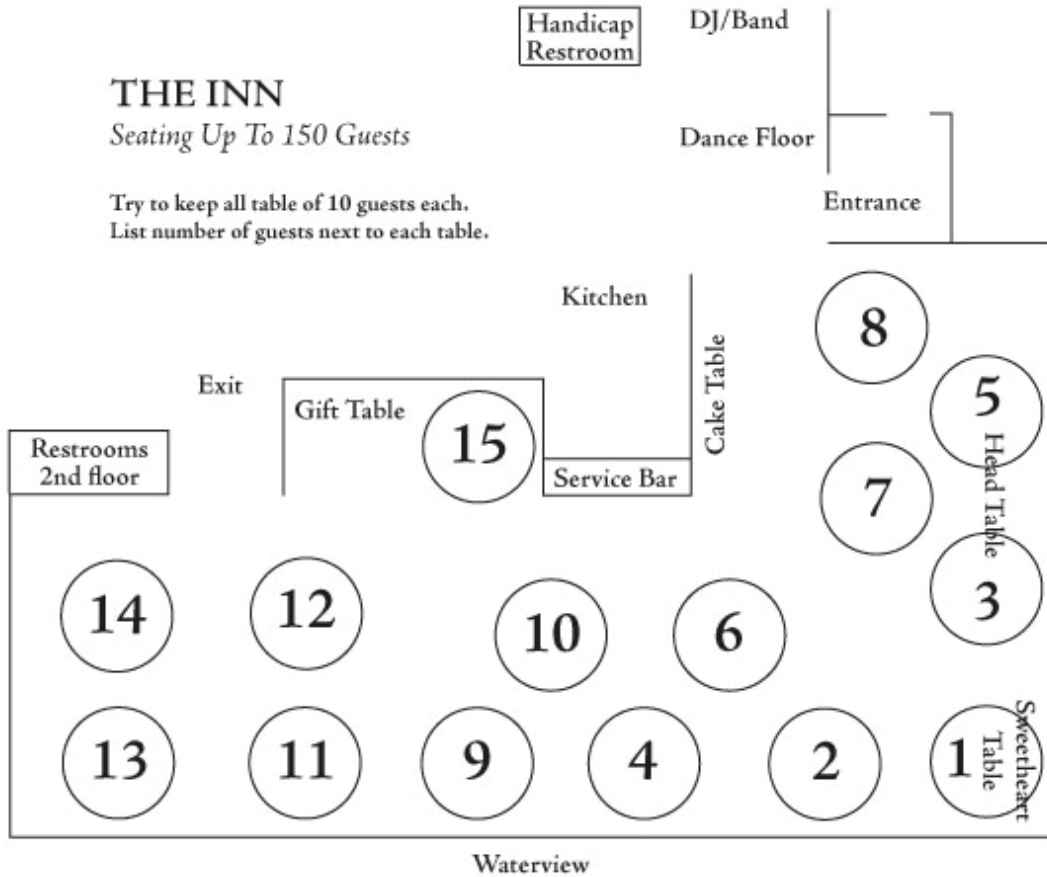

Amarante's

SEA CLIFF

THE INN

Seating Up To 150 Guests

Try to keep all table of 10 guests each.
List number of guests next to each table.

Bride & Groom: _____ Table # ____ Date: _____

Brides Mother: _____ Table # ____ Grooms Mother: _____ Table # ____

Brides Father: _____ Table # ____ Grooms Father: _____ Table # ____